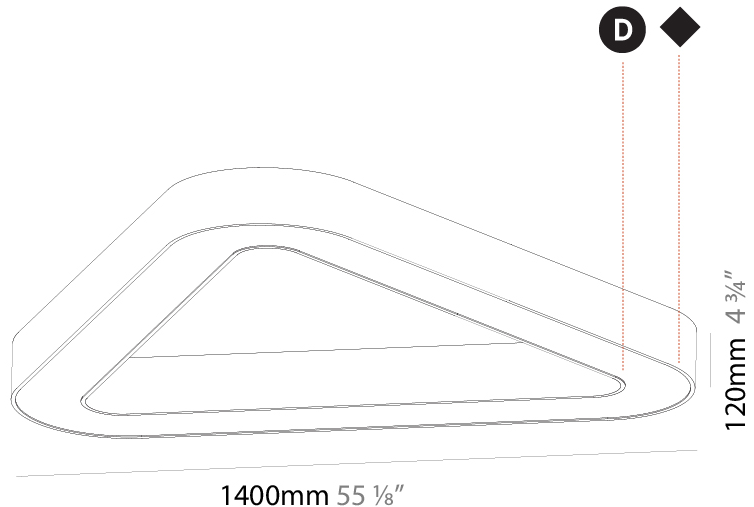

GENERAL

Series: Glorious
Subseries: Glorious Victory
Brand: Prolight
Division: Architectural
Mounting Type: Surface
Mounting Location: Ceiling
Subcategory: Ambient

PHYSICAL

Shape: Abstract
Length (mm): 1400
Length (in): 55 1/8
Width (mm): 1400
Width (in): 55 1/8
Height (mm): 120
Height (in): 4 3/4
Light Distribution: Direct
Weight (kg): 15.2
Weight (lbs): 33.51
Diffuser: PMMA - Opal or Micro-Prism
Fixture Finish: SSR / BKV / CWI / CRY / HAB / UFT / ITA / RUA / FTG / MYG / LOD / PUS / FRO / FUP / KIA / POP / BLS / SPG / MEY / GOH / GUM / CHC / COM / ABZ / JAG / OBR / MOS / ROR
Fixture Material: Aluminum

ELECTRICAL

Lamp Type: LED (Zhaga Standard)
Input Wattage (W): 60
Total Output Wattage (W): 48 / 38.4 (3500K)
Dimming: Non-Dimming / Phase Dimming (120Vac only) / 0-10V Dimming
Driver Included: Yes
Driver Location: Integrated
Driver Type: Constant Current - 120 / 277Vac
Driver Class: Class 2
Input Voltage (V): 120 - 277
Constant Current (MA): 350 / 1200 (3500K)

LED

Color Temperature (°K): 3000 / 3500 / 4000
Max. Delivered Lumen (lm): 5540 / 5733 / 5850
CRI: >80 CRI
Efficiency (%): 65
Lamp Life (hrs): 50000

OPTICAL

RATINGS AND CERTIFICATIONS

Certified By: Certified for North American Standards
IP rating: IP20