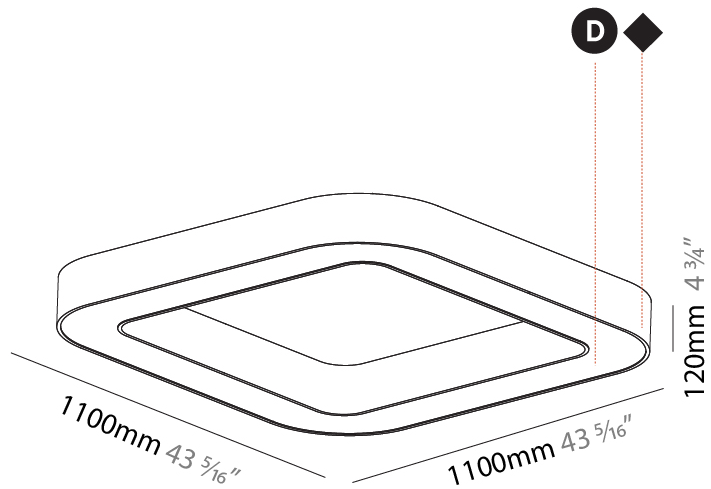

GENERAL

Series: Glorious
Subseries: Glorious Quantum
Brand: Prolight
Division: Architectural
Mounting Type: Surface
Mounting Location: Ceiling
Subcategory: Ambient

PHYSICAL

Shape: Square
Length (mm): 1100
Length (in): 43 ⁵/₁₆"
Width (mm): 1100
Width (in): 43 ⁵/₁₆"
Height (mm): 120
Height (in): 4 ³/₄"
Light Distribution: Direct
Weight (kg): 14.2
Weight (lbs): 31.24
Diffuser: [PMMA - Opal or Micro-Prism](#)
Fixture Finish: [SSR / BKV / CWI / CRY / HAB / UFT / ITA / RUA / FTG / MYG / LOD / PUS / FRO / FUP / KIA / POP / BLS / SPG / MEY / GOH / GUM / CHC / COM / ABZ / JAG / OBR / MOS / ROR](#)
Fixture Material: Aluminum

ELECTRICAL

Lamp Type: LED (Zhaga Standard)
Input Wattage (W): 60
Total Output Wattage (W): 48 / 38.4 (3500K)
Dimming: [Non-Dimming / Phase Dimming (120Vac only) / 0-10V Dimming](#)
Driver Included: Yes
Driver Location: Integrated
Driver Type: Constant Current - 120 / 277Vac
Driver Class: Class 2
Input Voltage (V): 120 - 277
Constant Current (MA): 350 / 1200 (3500K)

LED

[Color Temperature (°K): 3000 / 3500 / 4000](#)
Max. Delivered Lumen (lm): 5540 / 5733 / 5850
CRI: >80 CRI
Efficiency (%): 65
Lamp Life (hrs): 50000

OPTICAL

RATINGS AND CERTIFICATIONS

Certified By: Certified for North American Standards
IP rating: IP20